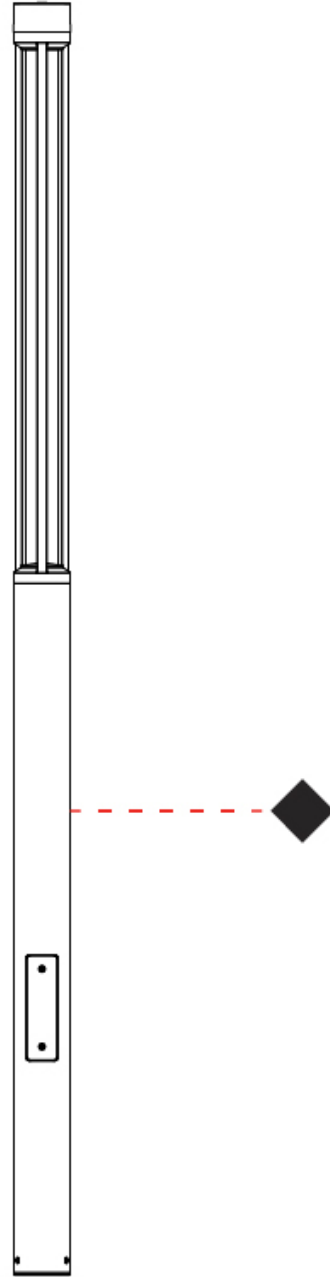

TRIS POST

E9B029-

PROJECT _____

TYPE _____

SPECIFIER _____

QUANTITY _____

DATE _____