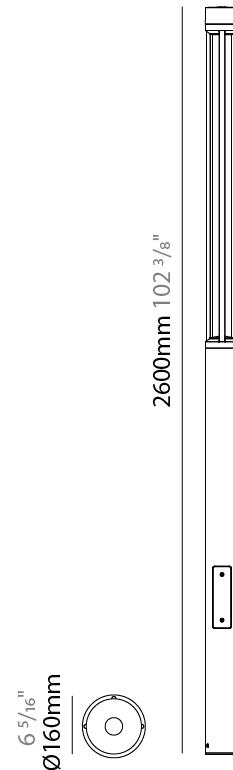

TRIS POST

E9B030-

base number _____
Color _____
Temperature _____
Finish _____
Options _____

1. To build a product code in our configurator select the specify button on the base model # product page
2. To build a manual product code on this datasheet choose from the options listed below in blue font and add the suffix to the base model #

GENERAL

Series: Tris
Brand: Platek
Division: Exterior
Mounting Type: Post
Mounting Location: Above Ground
Subcategory: Pedestrian

PHYSICAL

Shape: Cylinder
Diameter (mm): 160
Diameter (in): 6 ⁵/₁₆
Height (mm): 2600
Height (in): 102 ³/₈
Light Distribution: Omnidirectional
Screws: A4 stainless steel
Diffuser: Clear tempered glass
Fixture Finish: [BLK](#) / [WHI](#) / [GRY](#) / [COR](#) / [ANT](#) / [BRZ](#)
Fixture Material: Extruded Aluminum

ELECTRICAL

Lamp Type: LED
Input Wattage (W): 45
Total Output Wattage (W): 41
Dimming: Non-Dimming / Phase Dimming (120vac Only)
Driver Included: Yes
Driver Location: Integrated
Driver Type: Constant Current - Universal
Driver Class: Class 2
Input Voltage (V): 120 - 277
Constant Current (MA): 1050
Upon Request: Remote: 0-10Vdc dimming

LED

Number of LEDs: 1
Color Temperature (°K): [3000](#) / [4000](#)
Max. Delivered Lumen (lm): 3820 / 3970
Nominal Lumen (lm): 4900 / 5145
CRI: >80 CRI
Lamp Life (hrs): 60000

OPTICAL

RATINGS AND CERTIFICATIONS

Certified By: Certified for North American Standards
IP rating: IP66
IK Rating: IK10
Bug Rating: B2 U0 G1