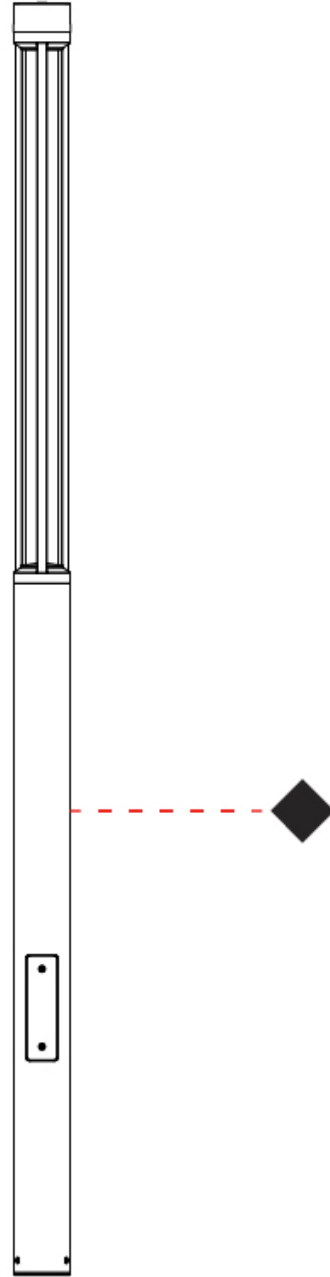

TRIS POST

E9B030-

PROJECT

TYPE

SPECIFIER

QUANTITY

DATE